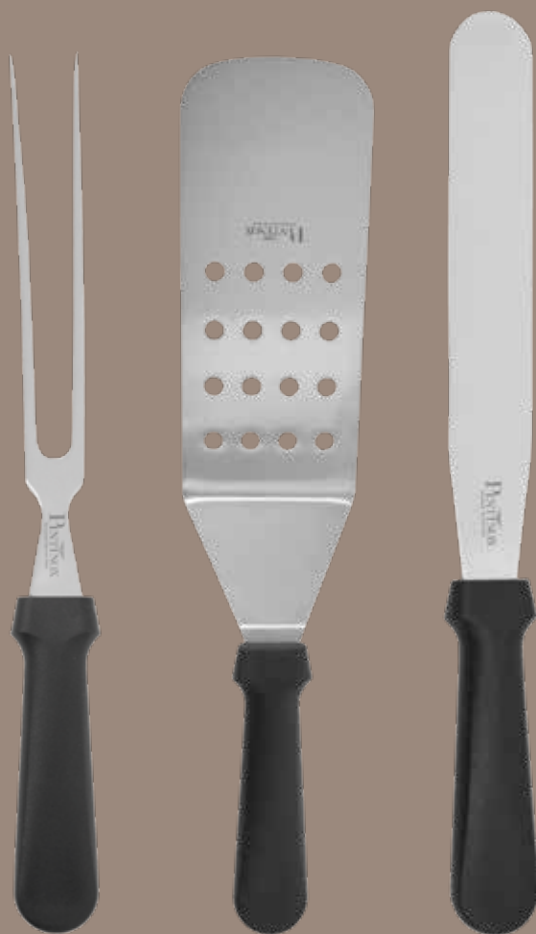

A WORLD OF
ESSENTIAL
ACCESSORIES

ACCESSORIES

LA CUCINA
KITCHEN

PROFESSIONAL

PRO mestolo e schiumarola | ladle and skimmer

PRO palafritto, forchettone e cucchiaine | ladle, carving fork and serving spoon

PRO dettagli | details

PROFESSIONAL

KITCHEN TOOLS coltello formaggi, scavino pomodoro, levator solo e pelapatate | cheese knife, tomato shark, corer apple and y-peeler

KITCHEN TOOLS forchettone, spatola forata e spatola dritta 205 mm | carving fork, perforated turner and straight turner 205 mm