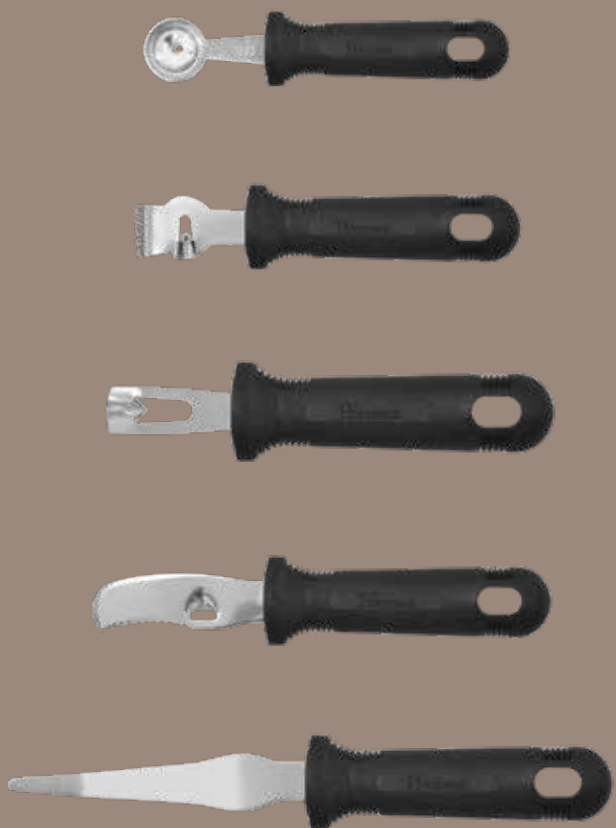

PROFESSIONAL

KITCHEN TOOLS scavino melone, riga limoni, scanalatore, coltello agrumi e coltello pompelmo | melon baller, lemon zester, channel knife, citrus peeler and grapefruit peeler